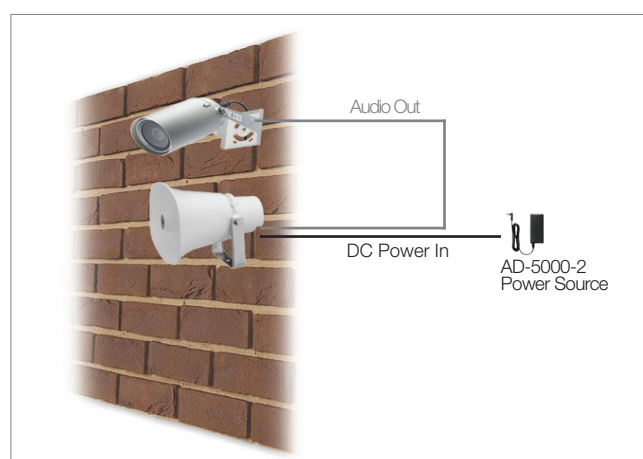

SC-P620-EB

Powered Horn Speaker

The SC-P620 is a highly intelligible and compact horn speaker with a built-in 20W digital power amplifier, that provides public address announcement and remote paging via network video surveillance applications. This powered horn speaker can operate at extreme temperature. It comes with powder-coated finish and stainless steel screws to ensure its weatherproof capability. Ideal choice for both indoor and outdoor application at restricted facilities, train stations, airports, prisons and many more.

KEY FEATURES

- Integrated 20W power amplifier which utilises latest Class D technology
- Switchable Gain: 8dB, 16dB, 24dB & 32dB
- Internal volume control to allow on-site tuning
- Integration to CCTV systems possible with the majority of IP CCTV systems equipped with an audio line output
- Weatherproof to IP65 rating

NETWORK CAMERA CONFIGURATION