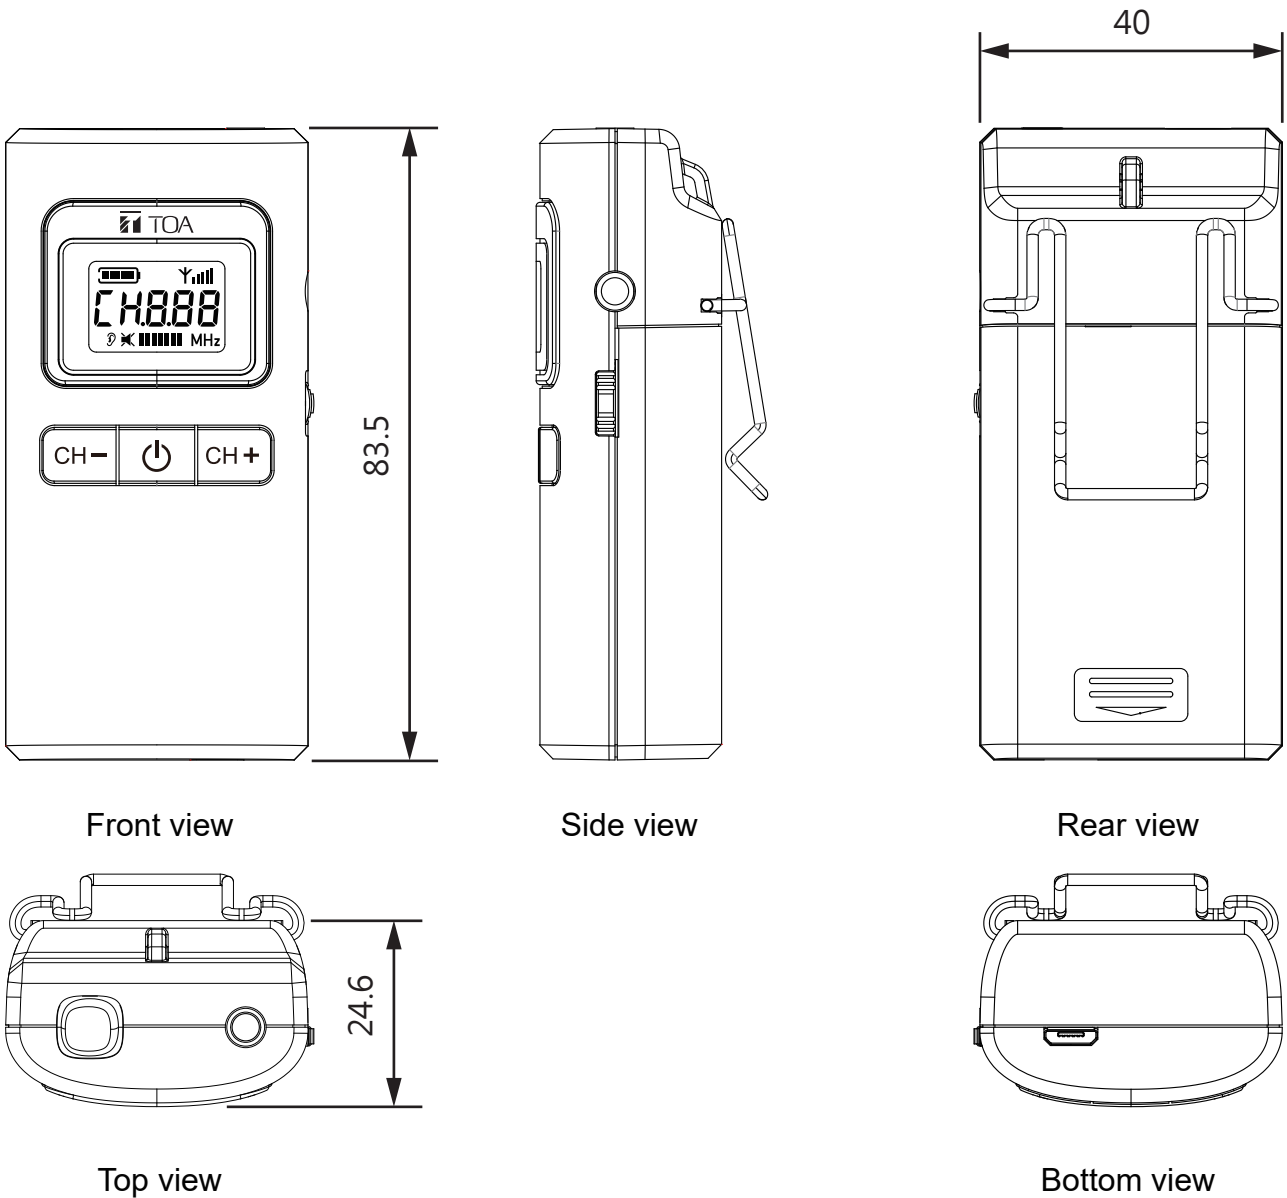

■ SPECIFICATIONS

Dimension	40(W) × 24.6(D) × 83.5(H)mm
Weight	37 g (batteries not included)
Accessories	Ni-MH rechargeable battery : RB2600... 1

■ APPEARANCE

UNIT: mm SCALE: 1/1